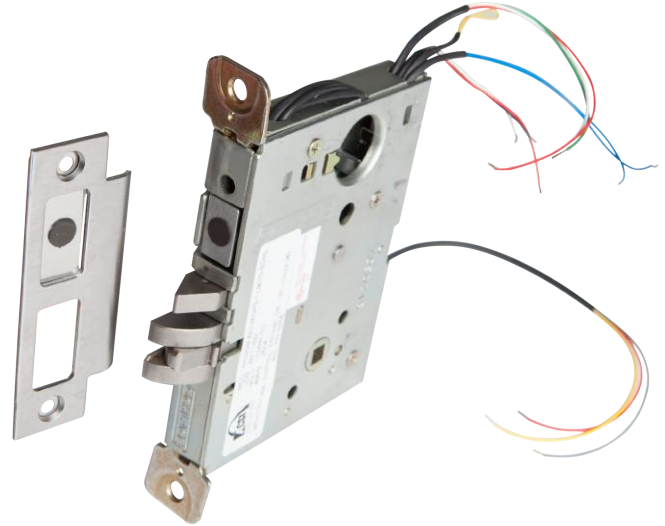

M1520M Electrified Motor Drive Mortise Lock
M1520M-AE-1-L9070B-RH

ACSI Series 1500 Electric Mortise Locks provide safety and security for stairtower doors or controlled areas where both locking and latching are required. These locks are motor-controlled to allow remote electric locking or unlocking while conforming to life-safety codes.

Features:

- UL Listed
- Simple user selectable fail safe/fail secure operation from outside of the lock body
- Auto-sense 12V or 24V, AC or DC operation
- Low power consumption, ideal for environmentally friendly access control systems
- Non-polarized Leads • Includes 'Request to Exit'

ORDER #	ITEM
070-0000	ACSI M1520M-AE-1-L9070B-RH

MAMMOTH 180-ZILV
Hydraulic 180° Gate Closer & Hinge In One

Hydraulic swing gate closer and bearing hinge in one. An elegantly designed self-closing hinge that opens smoothly and closes consistently gates up to 330 lbs and this regardless of the outside temperatures (patented system). Force, closing speed and closing action (snap shut) are all individually adjustable according to your needs. One of the best self-closing hinges on the market!

Features:

- Self-closing hinge with patented hydraulic damping
- Adjustable closing speed & closing pressure
- Fast and easy installation with Quick-Fix
- Adjustable closing action for perfect closing, smooth or snap shut
- For left and right opening gates
- Powdercoated aluminum casing
- Opening angle: 180°
- Double stainless steel bearing
- 2-dimensionally adjustable, Gap & Ht x 3/4"
- For gates up to 330 lbs. and 5 ft. wide