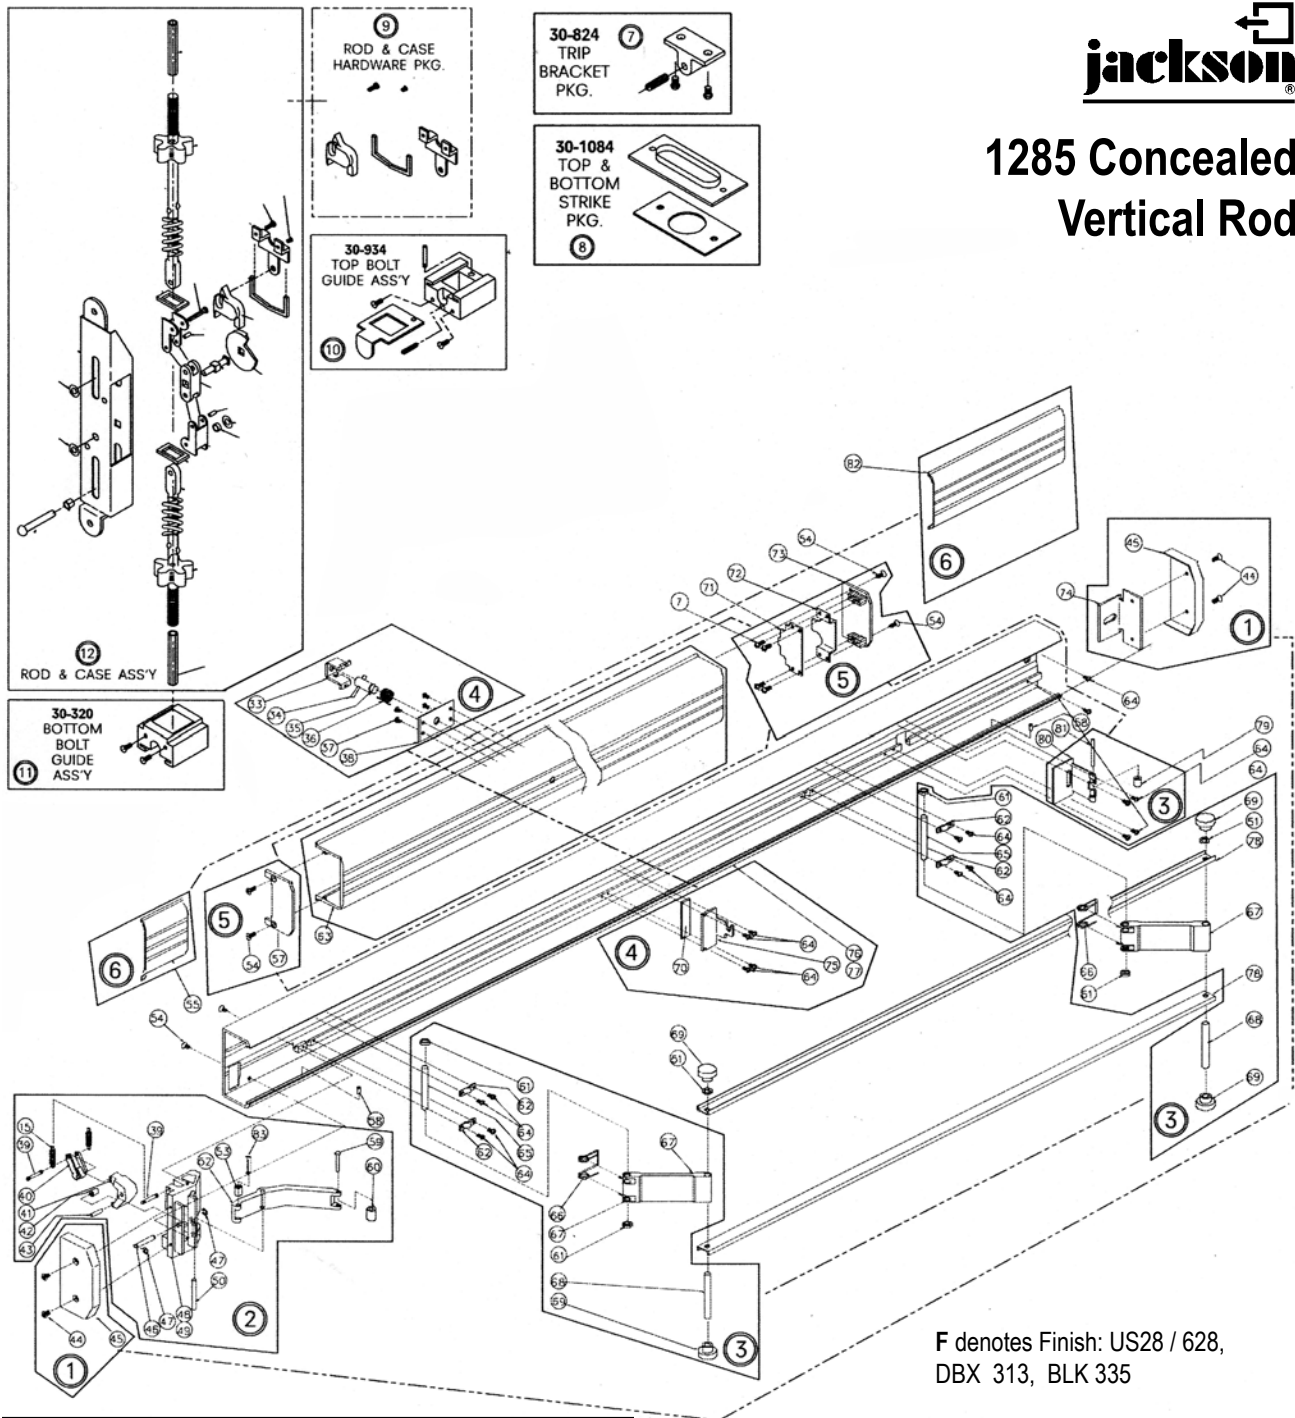

1285 Concealed Vertical Rod

F denotes Finish: US28 / 628,
DBX 313, BLK 335

#	Part #	Description	Finish
1	30-2661	Base End Cap Package	
2	30-2669	Actuating Lift Assy (LHRB)	
2	30-2675	Actuating Lift Assy (RHRB)	
3	30-2664	Control Arm Hardware Package	
4	30-2670	Dogging Assembly	
5	30-2697	End Cap Package	
6	30-2674	Cover Plate Package	F

#	Part #	Description	Finish
7	30-824	Trip Package	F
8	30-1084	Strike Package - Top & Bottom	F
9	30-916	Rod & Case Hardware Package	
10	30-934	Top Bolt Guide Assembly	
11	30-320	Bottom Bolt Guide Assembly	
12	30-2452	Rod & Case Assembly - 7/0	