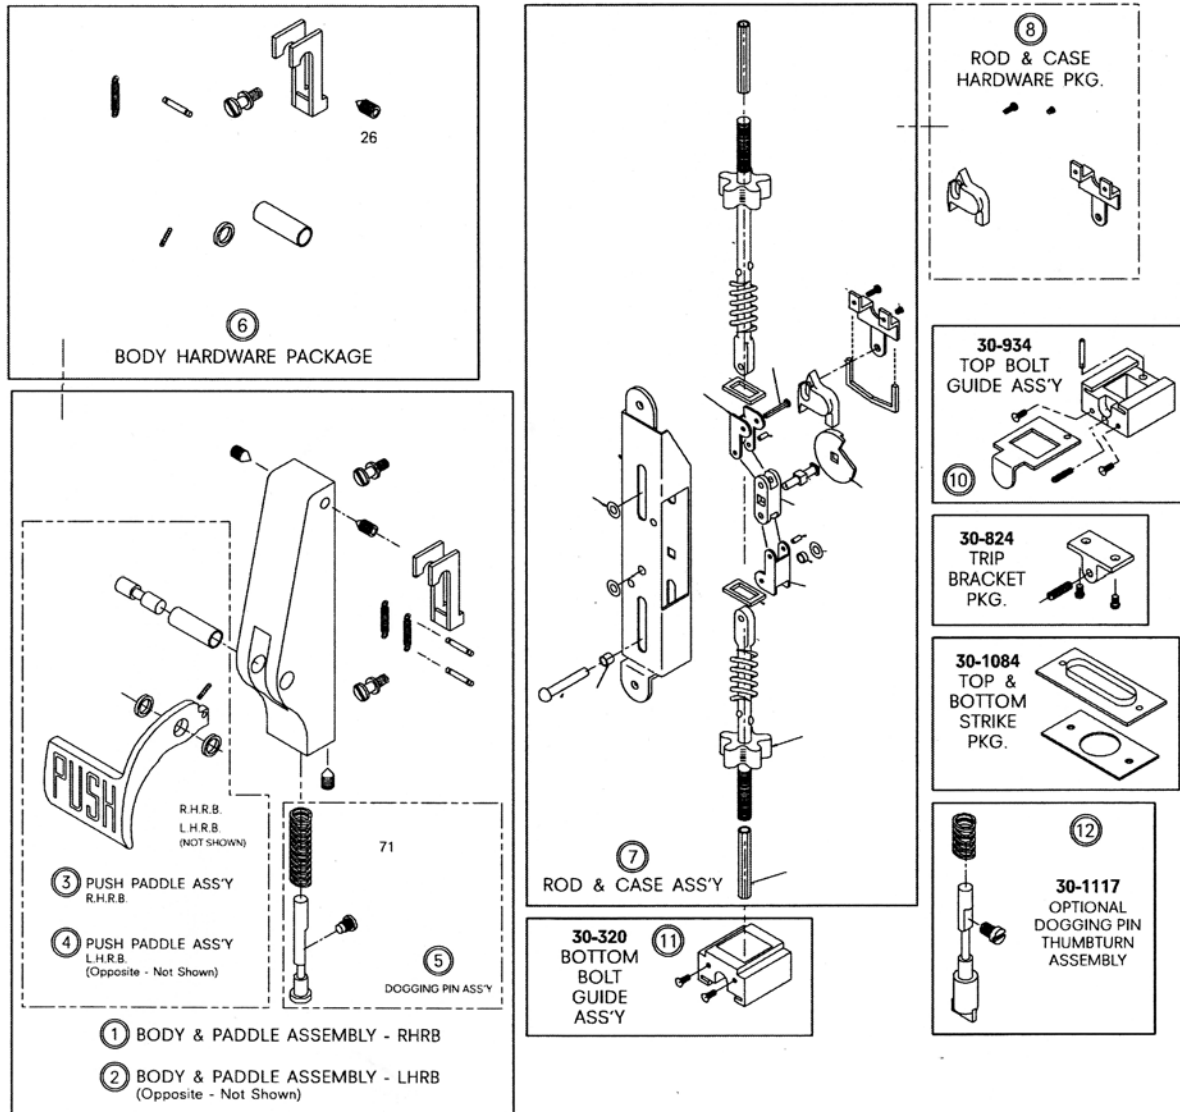

1085P Concealed Vertical Rod - Paddle

#	Part #	Description	Finish
1	30-984	Body & Paddle Assembly - RHRB	F
2	30-985	Body & Paddle Assembly - LHRB	F
3	30-1258	Paddle Assembly - RHRB	F
4	30-1259	Paddle Assembly - LHRB	F
5	30-1115	Dogging Pin Assembly	
6	30-1409	Body Hardware Package	
7	30-915	Rod & Case Assembly - 7/0	
8	30-916	Rod & Case Hardware Package	
10	30-934	Top Bolt Guide Assembly	F
11	30-320	Bottom Bolt Guide Assembly	F

#	Part #	Description	Finish
12	30-1117	Dogging Pin Assembly - Thumbturn	F
	30-763P	Top or Bottom Bolt (59)	
	30-824	Trip Bracket Package	F
	30-1084	Strike Package - Top & Bottom	F

F denotes Finish: US28 / 628, DBX 313, BLK 335