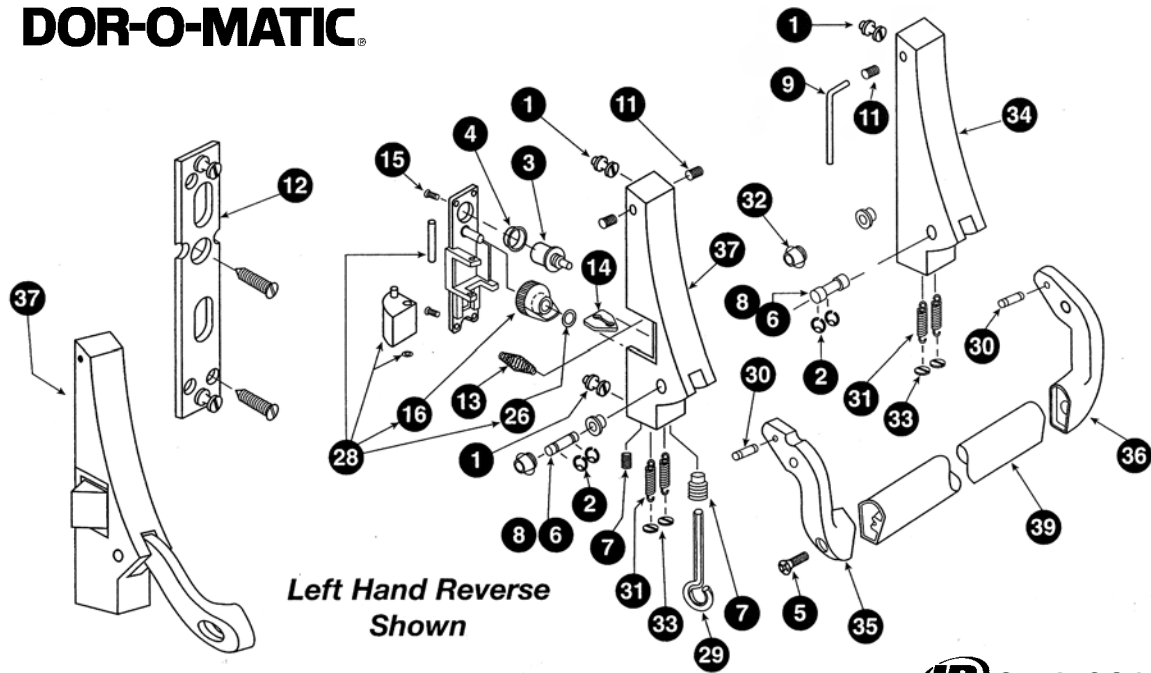

DOR-O-MATIC®

IR Security & Safety

1090/2090 Series

Model No.	Description	Part No.	Finish	Pkg Qty
1	PB2 Case Mounting Stud	STUD.101	-	10
2	PB53 Retaining Ring .250	RRING.103	-	10
3	PB5 Pinion Cam	CAM.102	-	10
	PB140 Pinion Cam	4270100566		each
4	PB10 Cylinder Bushing	BUSH.102	-	10
5	PB12 1/4-20 1" FPHTC Typ 23	SCREW.1027	US32D	10
	PB12 1/4-20 1" FPHTC Typ 23	SCREW.1015	BLACK	10
6	PB13 1090 Axle Pin	PIN.106	SS	10
	PB13 1090 Axle Pin	PIN.114	BRS	10
	PB15 2090 Axle Pin	PIN.115	US32D	10
7	PB14 Dog Screw	SCREW.1022	-	25
9	PB30 Allen Wrench	WRENCH.101	-	10
11	PB38 1/4-20 3/8" Hex Soc Set Screw	SCREW.1030	US32D	25
	PB38 1/4-20 3/8" Hex Soc Set Screw	SCREW.1039	BLACK	25
12	PB42 Assembly Plate Assembly	4270100304	-	2
13	PB61 Latch Spring	SPRING.104	-	10
14	PB62 Latch Link	4270101840	-	each
15	PB63 4-40 3/8" FL Posi-Drive Screw	SCREW.1031	-	10
16	PB64 Latchbolt Retractor	RETRACT.102	-	10
26	PB81 Retaining Ring .240	RRING.102	-	10
28	PB89 2090 Backplate Assembly LHR	4270902968	-	each
	PB89 2090 Backplate Assembly RHR	4270902974	-	each
29	PB99 Hex Dogging Key	KEY.101	-	10
30	RD10 Spring Pin	PIN.104	-	10
31	▲ RD9 Old Style Tension Spring	SPRING.102	-	10
	SD9 Tension Spring	SPRING.103	-	10
32	SD43 Axle Bushing	BUSH.103	-	25
33	SD45 Spring Retainer	RETAIN.102	-	25

REFERENCE NOTE: ▲ Not shown in parts diagram. For Devices shipped before May 1977

PTS - 6

• Main Largo Florida Warehouse: 800-282-2837, Fax: 800-447-2299
 • Atlanta: 877-217-9396 • Charlotte: 888-571-9145 • South Florida: 888-780-6071
www.southernlock.com E-mail: sales@southernlock.com

**SOUTHERN
LOCK**