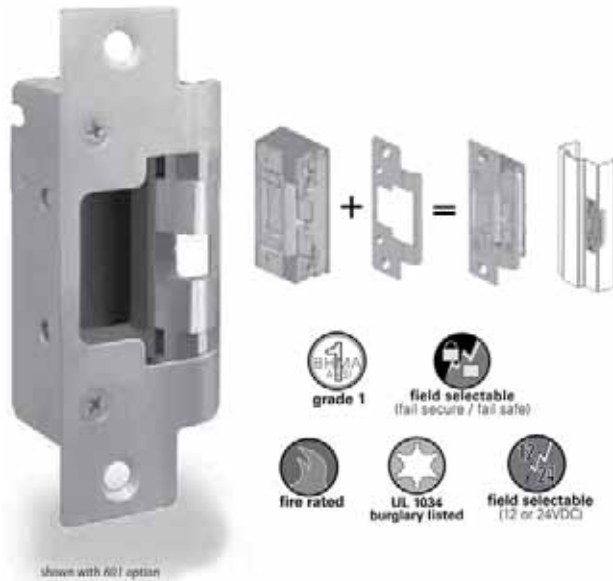

HES 8300 Electric Strike

The fire-rated,
concealed electric strike solution

The best choice for retrofit into fire-rated frames

Introducing the fire-rated, concealed 8300 series, a compact, high-performance product that complies with NFPA 80-07 guidelines for retrofit into fire-rated frames. Designed for fast, easy installation, the 8300 fits into a standard 1" ANSI/BHMA A156.115 dustbox, with little or no modification to the frame, and offers vertical adjustability to accommodate door sag and misalignment. Best of all, this unique electric strike complies with NFPA 80-07 guidelines for retrofit into fire-rated frames, so you can save money, save time, and save lives!

Specifications

- * UL 10C, fire-rated, 3 hour (fail secure only)
- * CAN4-S104 (ULC-S104) fire door conformant
- * NFPA 80-07 compliant
- * UL 1034, burglary-resistant listed
- * ANSI/BHMA A156.31, **Grade 1**
- * NFPA-252 fire door conformant
- * ASTM-E152 fire door conformant
- * UBC-7-2-94, uniform building code
- * Patent #5,934,720 and patent pending

Frame application: * Metal * Wood

Electrical

- * .24 Amp @ 12VDC/VAC
- * .12 Amp @ 24VDC/VAC
- * DC continuous duty/AC intermittent duty only

Standard Features

- * Falls within the guidelines for retrofit into fire-rated frames
- * No cutting on frame required
- * Vertical adjustability to accommodate door sag and misalignment
- * Tamper resistant
- * Static strength 1,500 lbs.
- * Dynamic strength 70 ft-lbs.
- * Endurance 500,000 cycles
- * Field selectable fail safe/fail secure
- * Non-handed
- * Accommodates 1/2"-5/8" latchbolt (5/8" with 1/8" door gap)
- * Strike body depth 1-1/16"
- * Plug-in connector
- * Five year limited warranty