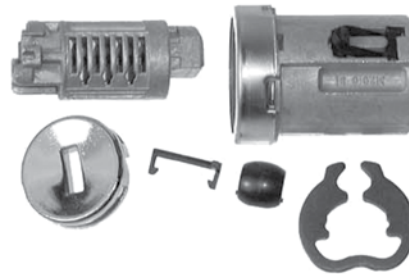

23

NEW

Strattec Ford Ignition

2002-2004 Ford Explorer, Mercury Mountaineer, Lincoln Aviator
2000-2007 Ford Focus
2004 Ford F-150 Pickup
Uses Door & Deck Tumblers: 322261-322265

Order #	Item #	Catalog Price
830-1500	STR 707592	\$36.20

NEW: Ilco Blank

"Do Not Duplicate"

Neuter Bow Russwin 6-Pin DI Keyway

Order #	Item #	Catalog Price
400-1940	DND-RU46	\$.98 ea

Hardened Replacement Steel Blades

A-1 Replacement Blades for QP2 for SC1

Order #	Item #	Catalog Price
005-0235	QPBL KW1 for Kwikset	\$9.90
005-0620	QP2B SC1 for Schlage	\$17.00

Mul-T-Lock

Crown for Drive-In Backset Deadbolt

Order #	Item #	Catalog Price
601-2200	PLK-HRCBLT-D1	\$9.12
601-2205	PLK-SCREW	.98

Serving the Industry Since 1946.

This information is also
posted at
www.southernlock.com