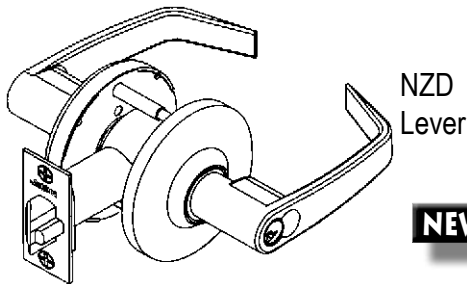

Extra Heavy Duty Cylindrical Lever Locksets

NEW

For more info on this lock, See Catalog Section 5, Page 10

With Time Out Function. Provides temporary containment. Depressing push button and holding in place locks the detention side lever (freewheeling). Push button automatically releases when not held, returning lock to passage mode.

Order #	Item #	Catalog Price
195-3325	CL3320TO NZD 626	\$369.00

Exit Alarms EAX-2500 Series - Wall Mount

Mortise Cylinder Not Included

The Detex EAX-2500 Series Exit Alarm is designed for applications requiring a 9VDC battery or external AC/DC powered alarmed exit device on secured doors. The alarm, with approximately 100dB, will sound when an un-authorized exit occurs. The smaller size of the EAX-2500, which is designed to fit in a standard 4"x4" outlet box, makes it the choice for quick and easy installations on emergency exit and restricted doors.

NEW

Features

- Surface and flush mount available using 4"x4" double switch/outlet box
- Patented cam assembly automatically adjusts for different size cylinders without spacers
- Inside Key Control uses mortise cylinder with standard Yale cam
- Improved electronic circuits for longer battery life, LED functions
- 9VDC battery powered with AC/DC external power (EAX-2500SK)
- Low battery alert is field selectable if using AC power
- Tamper resistant housing and cover protects electronics and battery from manipulation
- Extended bypass allows alarm to remain silenced when door is open and automatically rearm upon closing of door
- Grey Finish Standard